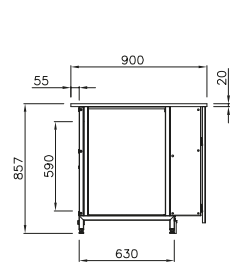

BBELN
balcão neutro baixo
dry/ambient low counter
comptoir neutre bas
barra baja neutra