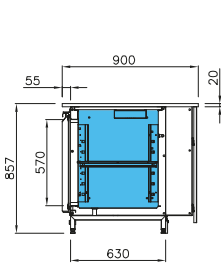

BAR COUNTERS

- Chilled and dry/ambient versions
- High counter (H=114cm) and low counter (H= 86cm) versions
- LED lighting
- Internal finish as Stainless Steel
- Slim version (790mm deep)

OPTIONAL EXTRAS

BAELR 3M1
balcão refrigerado
refrigerated counter
comptoir réfrigéré
barra refrigerada

BBELR 3M1
balcão refrigerado baixo
refrigerated low counter
comptoir réfrigéré bas
barra baja refrigerada

BAELN
balcão neutro
dry/ambient counter
comptoir neutre
barra neutra