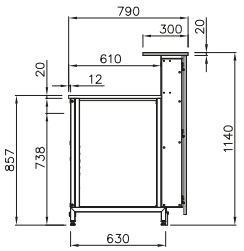

BAELSN
balcão slim neutro
dry/ambient slim line bar counter
comptoir slim neutre
barra slim neutra