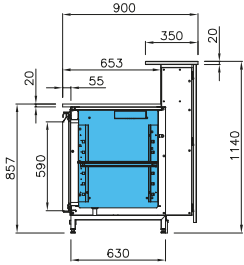

BAR COUNTERS

- Chilled and dry/ambient versions
- High counter (H=114cm) and low counter (H= 86cm) versions
- LED lighting
- Internal finish as Stainless Steel
- Slim version (790mm deep)

OPTIONAL EXTRAS

BAELR 3M1
balcão refrigerado
refrigerated counter
comptoir réfrigéré
barra refrigerada

BBELR 3M1
balcão refrigerado baixo
refrigerated low counter
comptoir réfrigéré bas
barra baja refrigerada

BAELN
balcão neutro
dry/ambient counter
comptoir neutre
barra neutra