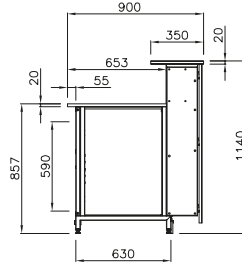

BAELN
balcão neutro
dry/ambient counter
comptoir neutre
barra neutra